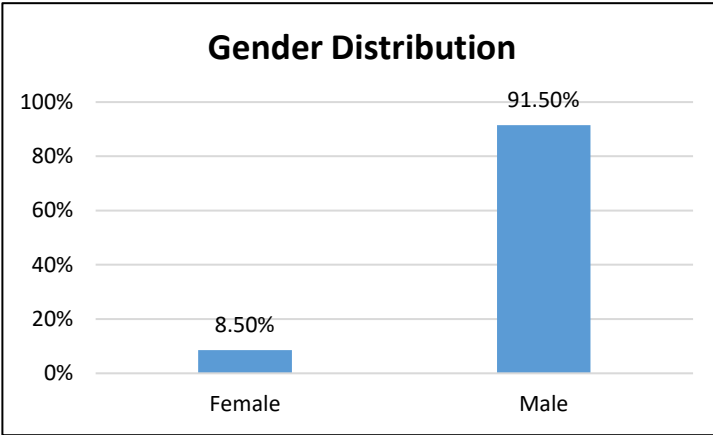

Pretrial Services Weekly Report

Electronic Monitoring Population Demographics 12/09/2022

Radio Frequency Monitoring (RF) population:	906
GPS Monitoring population:	780

Radio Frequency Monitoring